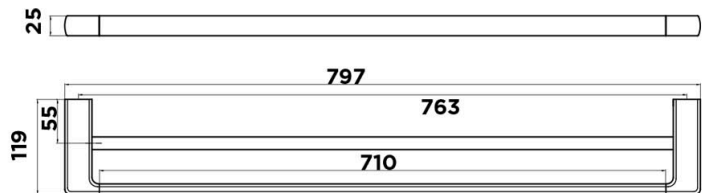

SCAN FOR MORE

A BRAND BY
BRASSHARDS
— GROUP —